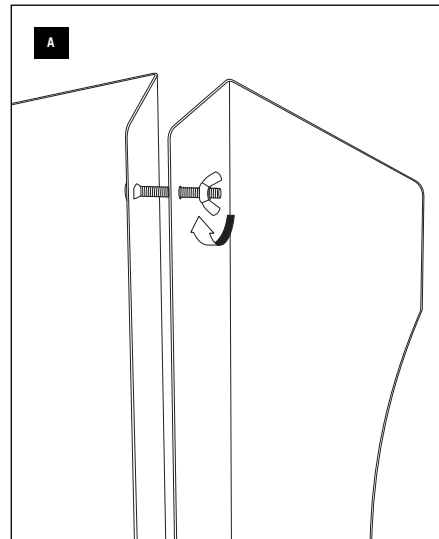

APEX RIGID PANEL HOLDERS ASSEMBLY INSTRUCTIONS

SPECIFICATIONS

LARGEST RIGID PANEL SIZE

Accepts 600/800/1000mm wide x
1800mm substrate (depending on substrate
weight)
Maximum rigid panel thickness

SYSTEM SIZES

Boxed

620 (L) x 270 (W) x 115 (H)mm
820 (L) x 270 (W) x 115 (H)mm
1020 (L) x 270 (W) x 115 (H)mm

BOXED WEIGHTS

600mm = 5.40kg
800mm = 7.20kg
1000mm = 9.00kg

GRIP FRAME POSTER SIZE

420 x 148mm

COMPONENT LIST

Apex base (2 part)
2 - 60mm x 8mm bolt
2 - wing nut

Optional

Retro fit grip frame - attaches
magnetically to Apex base
Carry bag

plex
DISPLAY