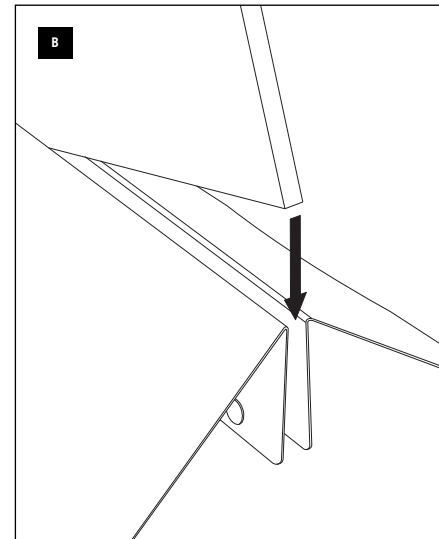

APEX RIGID PANEL HOLDERS ASSEMBLY INSTRUCTIONS

SPECIFICATIONS

LARGEST RIGID PANEL SIZE

Accepts 600/800/1000mm wide x
1800mm substrate (depending on substrate
weight)
Maximum rigid panel thickness

SYSTEM SIZES

Boxed

620 (L) x 270 (W) x 115 (H)mm
820 (L) x 270 (W) x 115 (H)mm
1020 (L) x 270 (W) x 115 (H)mm

BOXED WEIGHTS

600mm = 5.40kg
800mm = 7.20kg
1000mm = 9.00kg

GRIP FRAME POSTER SIZE

420 x 148mm

COMPONENT LIST

Apex base (2 part)
2 - 60mm x 8mm bolt
2 - wing nut

Optional

Retro fit grip frame - attaches
magnetically to Apex base
Carry bag

plex
DISPLAY