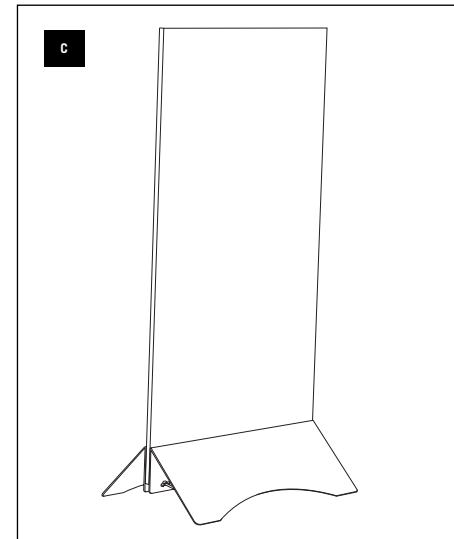

APEX RIGID PANEL HOLDERS ASSEMBLY INSTRUCTIONS

SPECIFICATIONS

LARGEST RIGID PANEL SIZE

Accepts 600/800/1000mm wide x
1800mm substrate (depending on substrate
weight)
Maximum rigid panel thickness

SYSTEM SIZES

Boxed

620 (L) x 270 (W) x 115 (H)mm
820 (L) x 270 (W) x 115 (H)mm
1020 (L) x 270 (W) x 115 (H)mm

BOXED WEIGHTS

600mm = 5.40kg
800mm = 7.20kg
1000mm = 9.00kg

GRIP FRAME POSTER SIZE

420 x 148mm

COMPONENT LIST

Apex base (2 part)
2 - 60mm x 8mm bolt
2 - wing nut

Optional

Retro fit grip frame - attaches
magnetically to Apex base
Carry bag

plex
DISPLAY